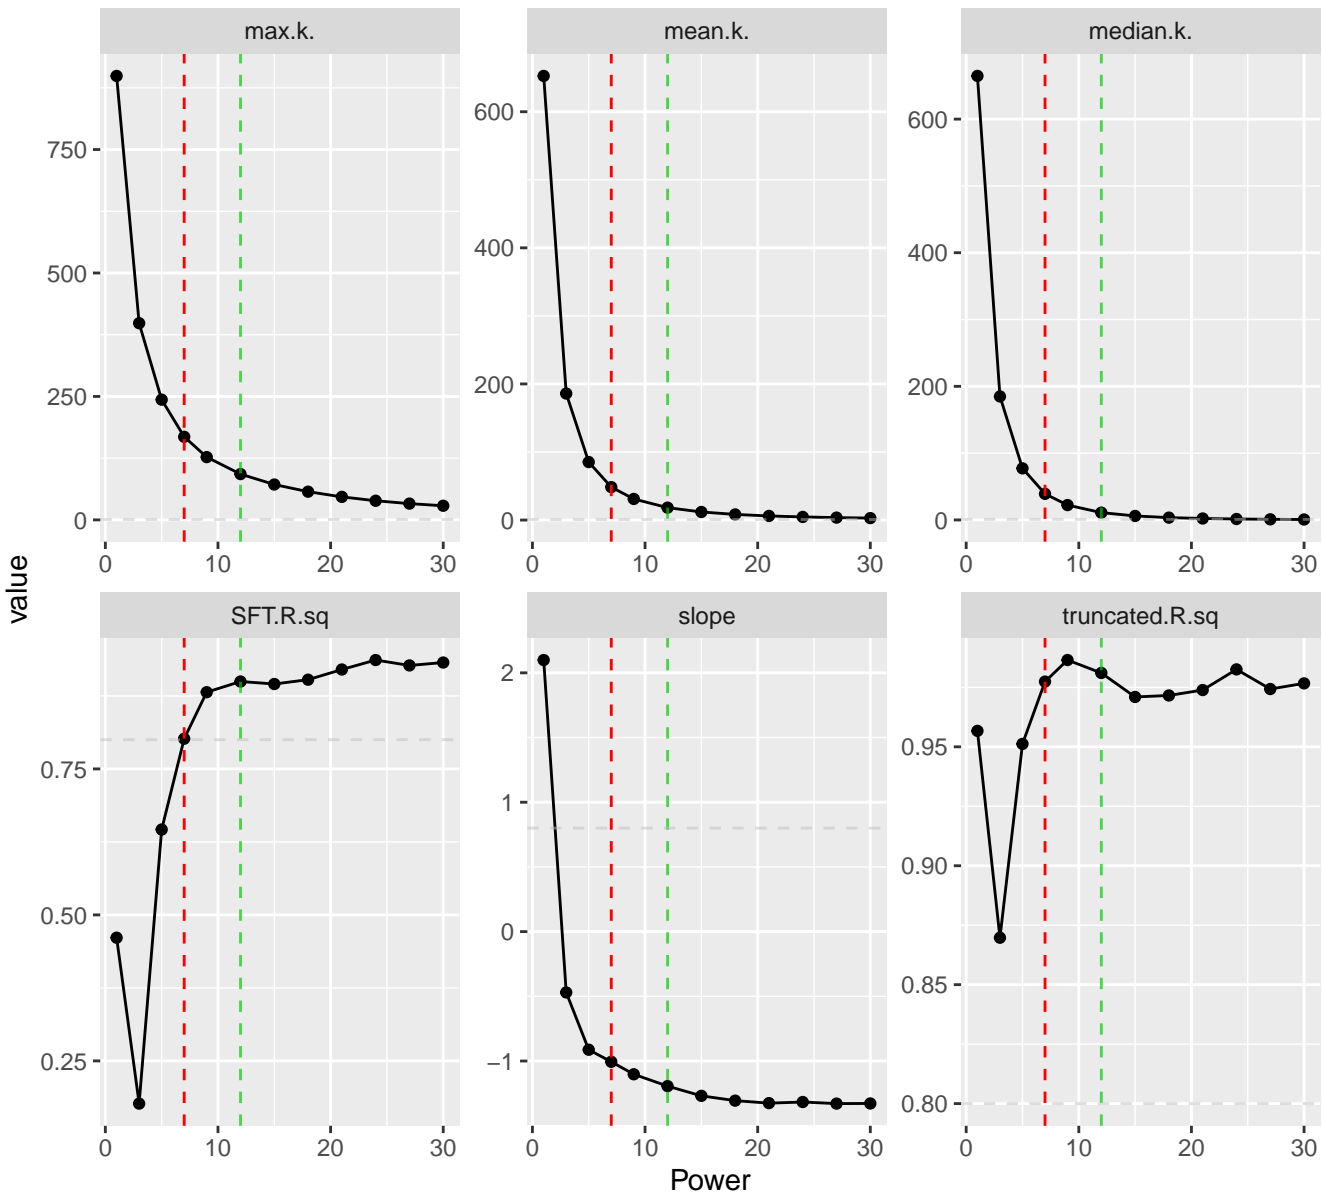

# luing\_g2\_D\_tube

WGCNA::pickSoftThreshold

powerEstimate = 7

# luing\_g3\_L\_slaughter

WGCNA::pickSoftThreshold

powerEstimate = 7

luing\_g4\_W\_slaughter  
WGCNA::pickSoftThreshold

powerEstimate = 7