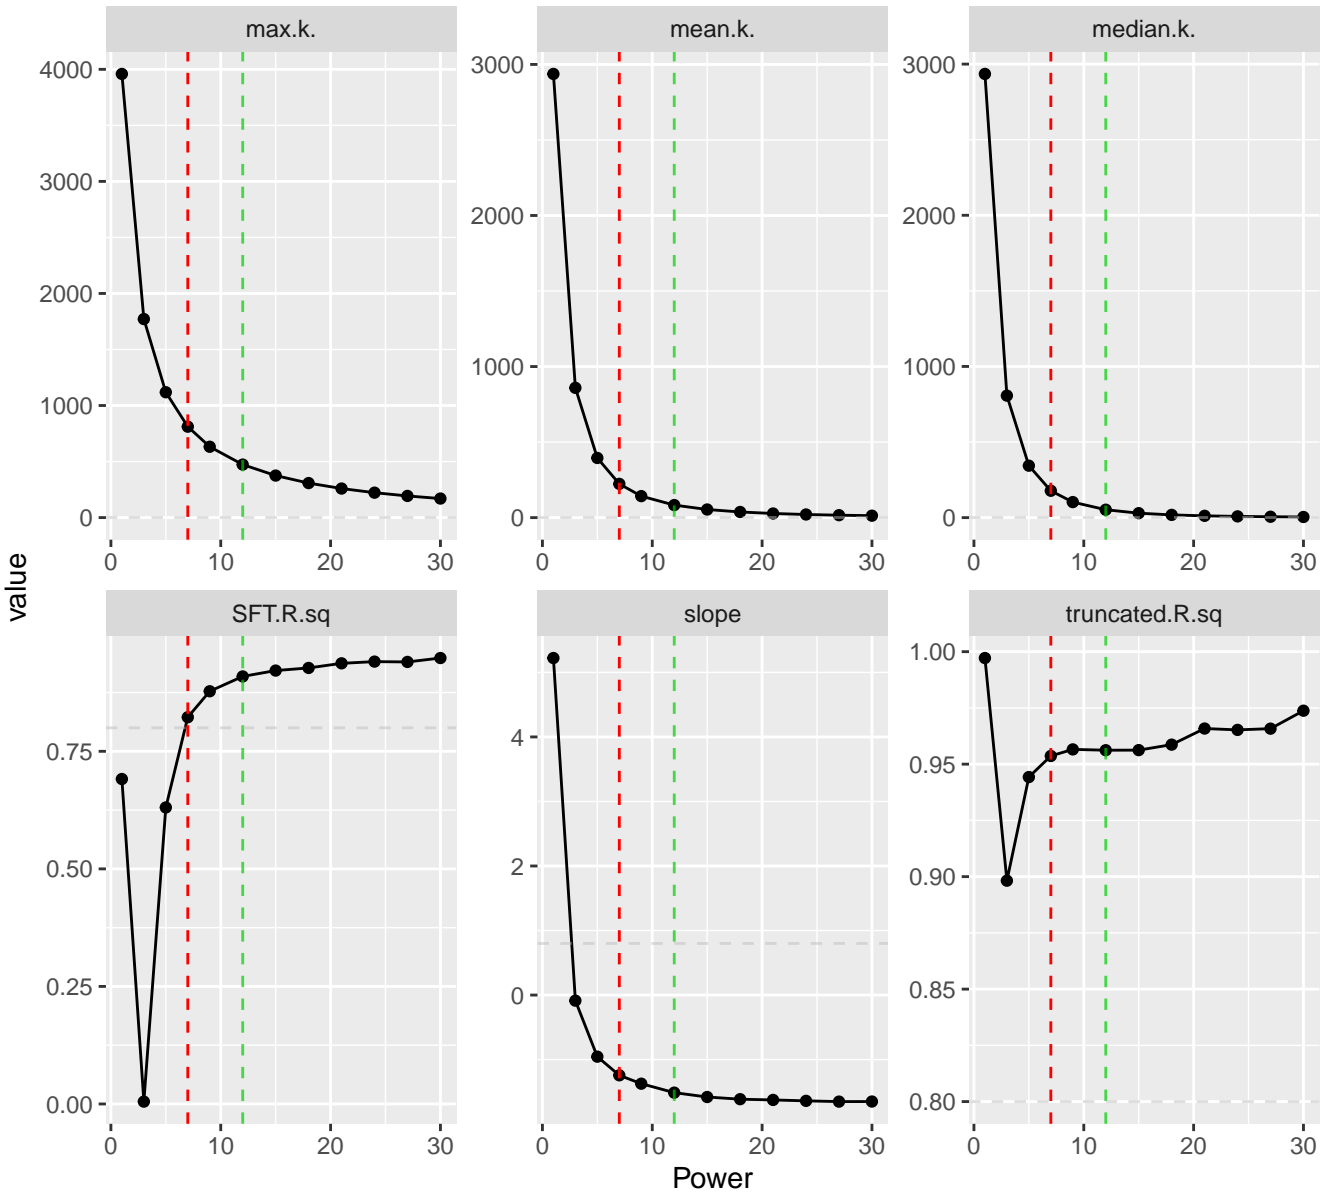

# luig\_g1\_D\_slaughter

WGCNA::pickSoftThreshold

powerEstimate = 7

# luing\_g2\_D\_tube

WGCNA::pickSoftThreshold

powerEstimate = 7