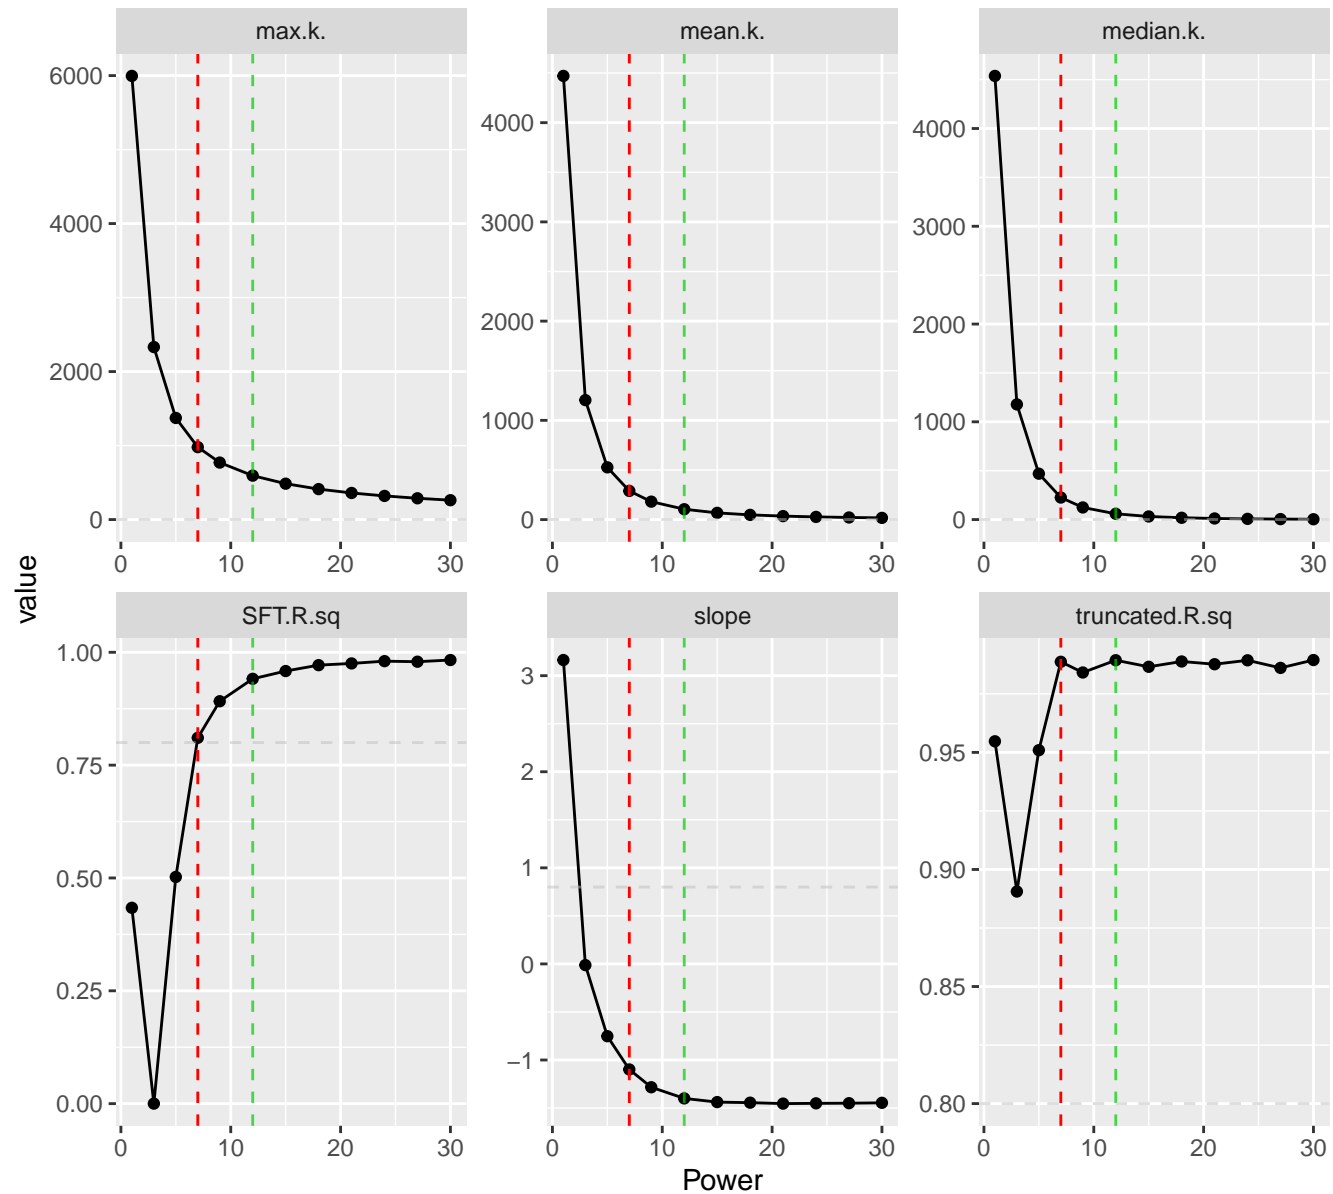

# luig\_g1\_D\_slaughter

WGCNA::pickSoftThreshold

powerEstimate = 7

# luing\_g2\_D\_tube

WGCNA::pickSoftThreshold

powerEstimate = 7