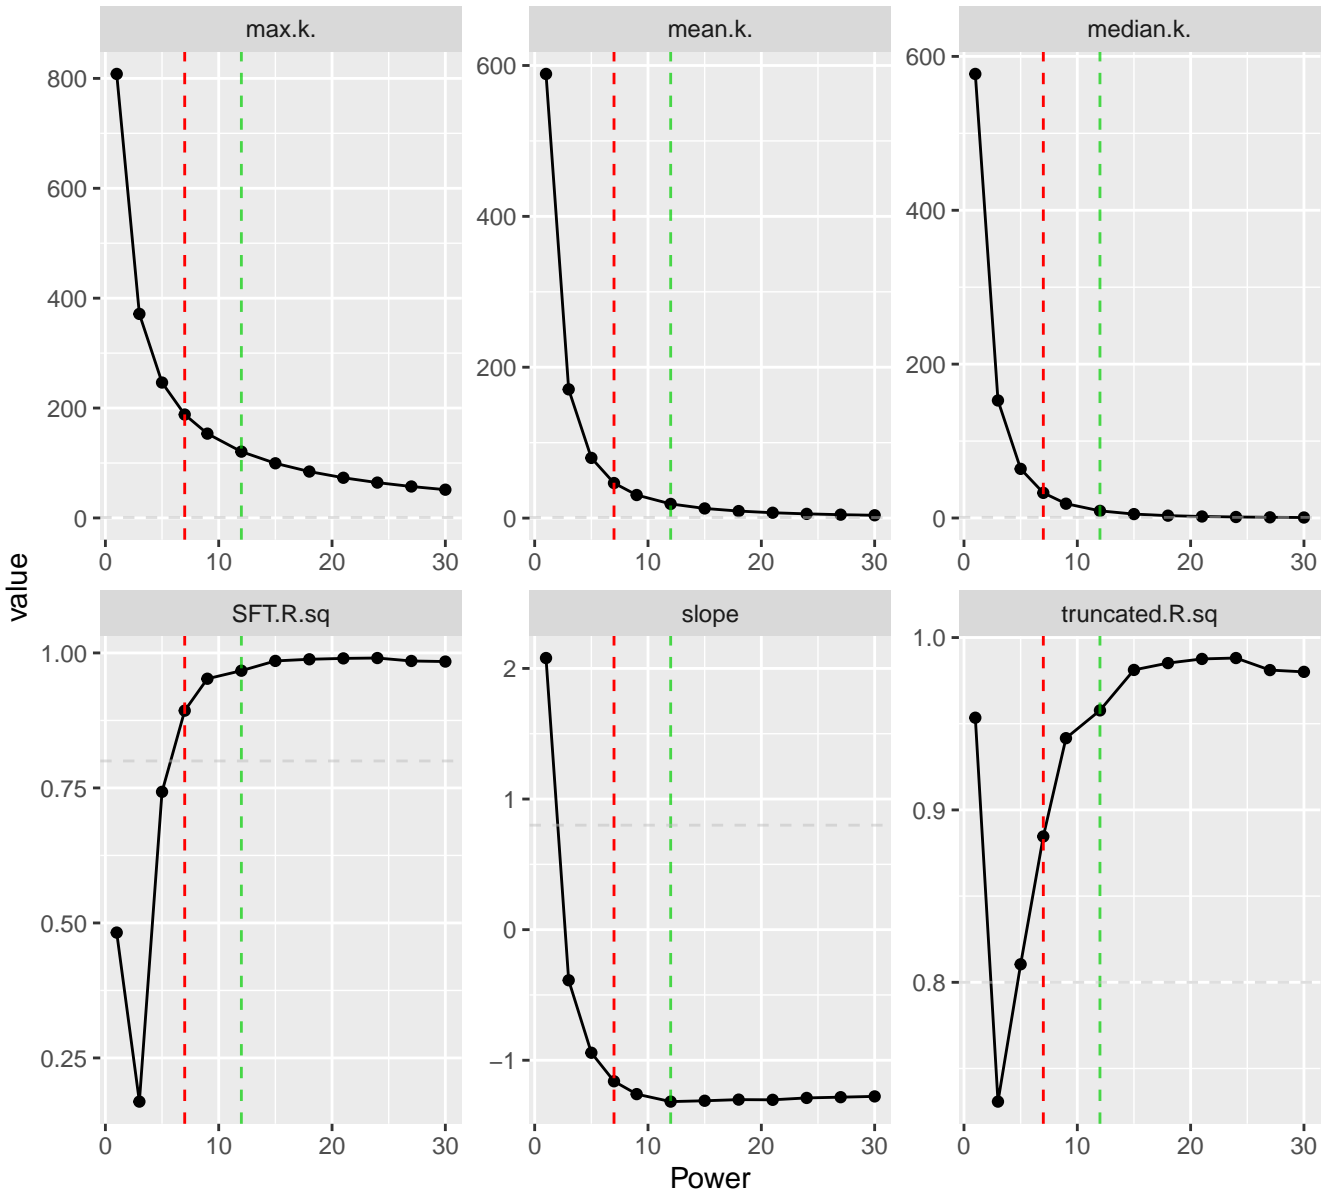

luing_g4_W_slaughter
WGCNA::pickSoftThreshold

powerEstimate = 7