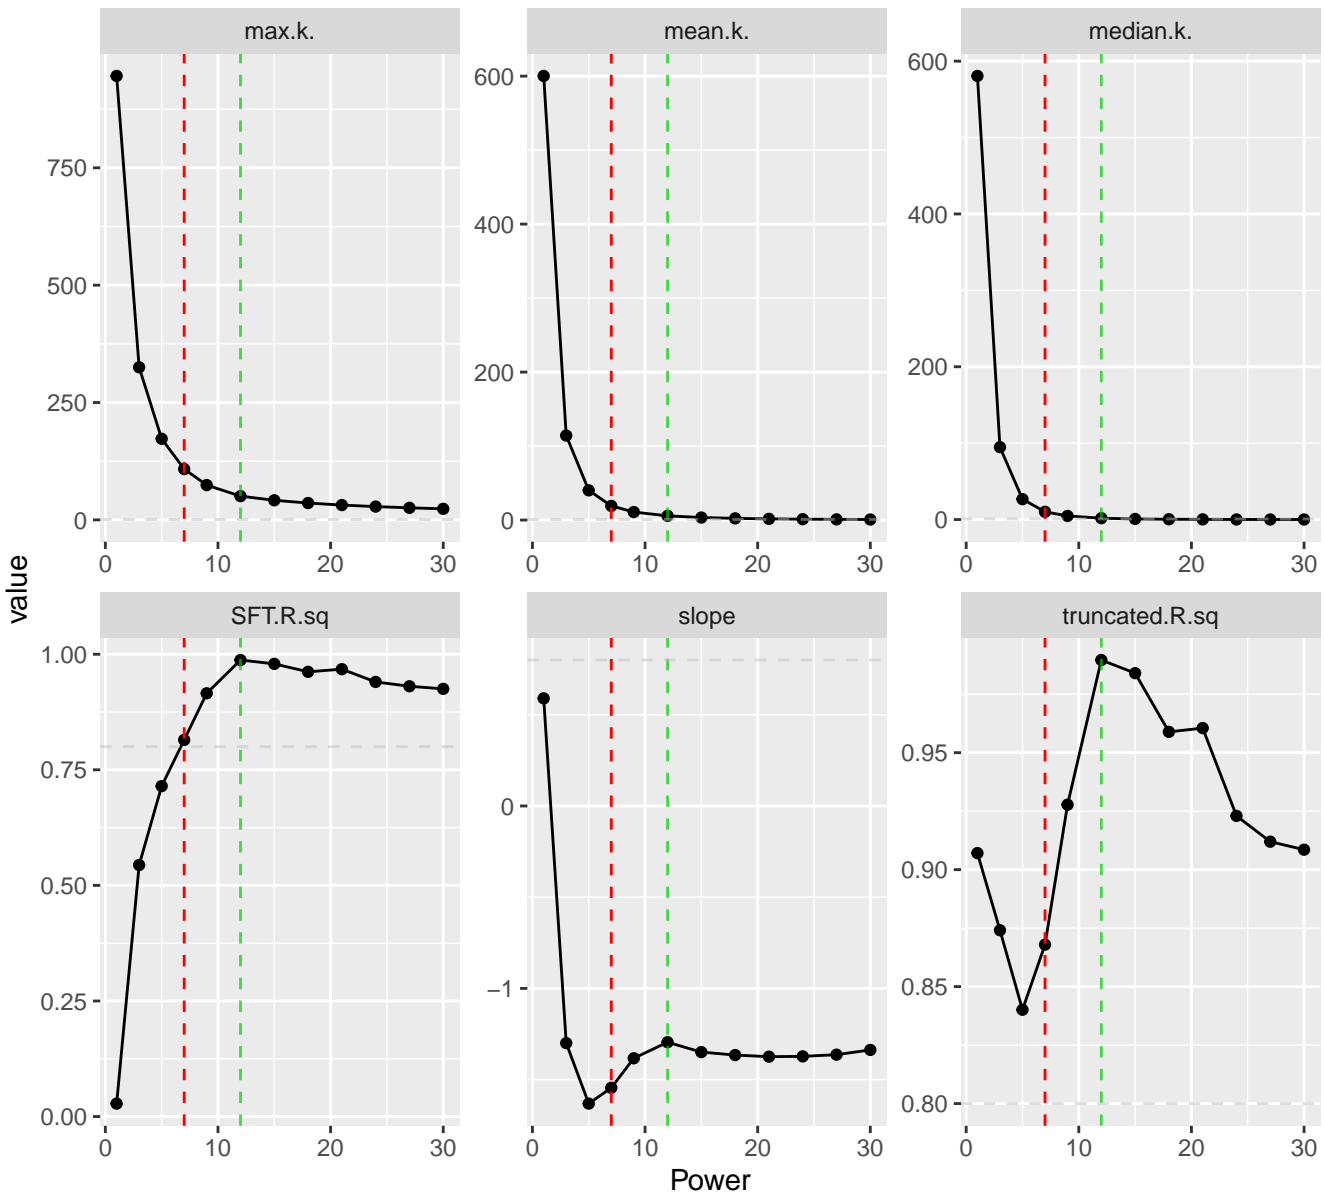

both_g1_D_slaughter

WGCNA::pickSoftThreshold

powerEstimate = 12

both_g2_D_tube

WGCNA::pickSoftThreshold

powerEstimate = 7

both_g3_L_slaughter

WGCNA::pickSoftThreshold

powerEstimate = 5

both_g4_W_slaughter
WGCNA::pickSoftThreshold

powerEstimate = 7