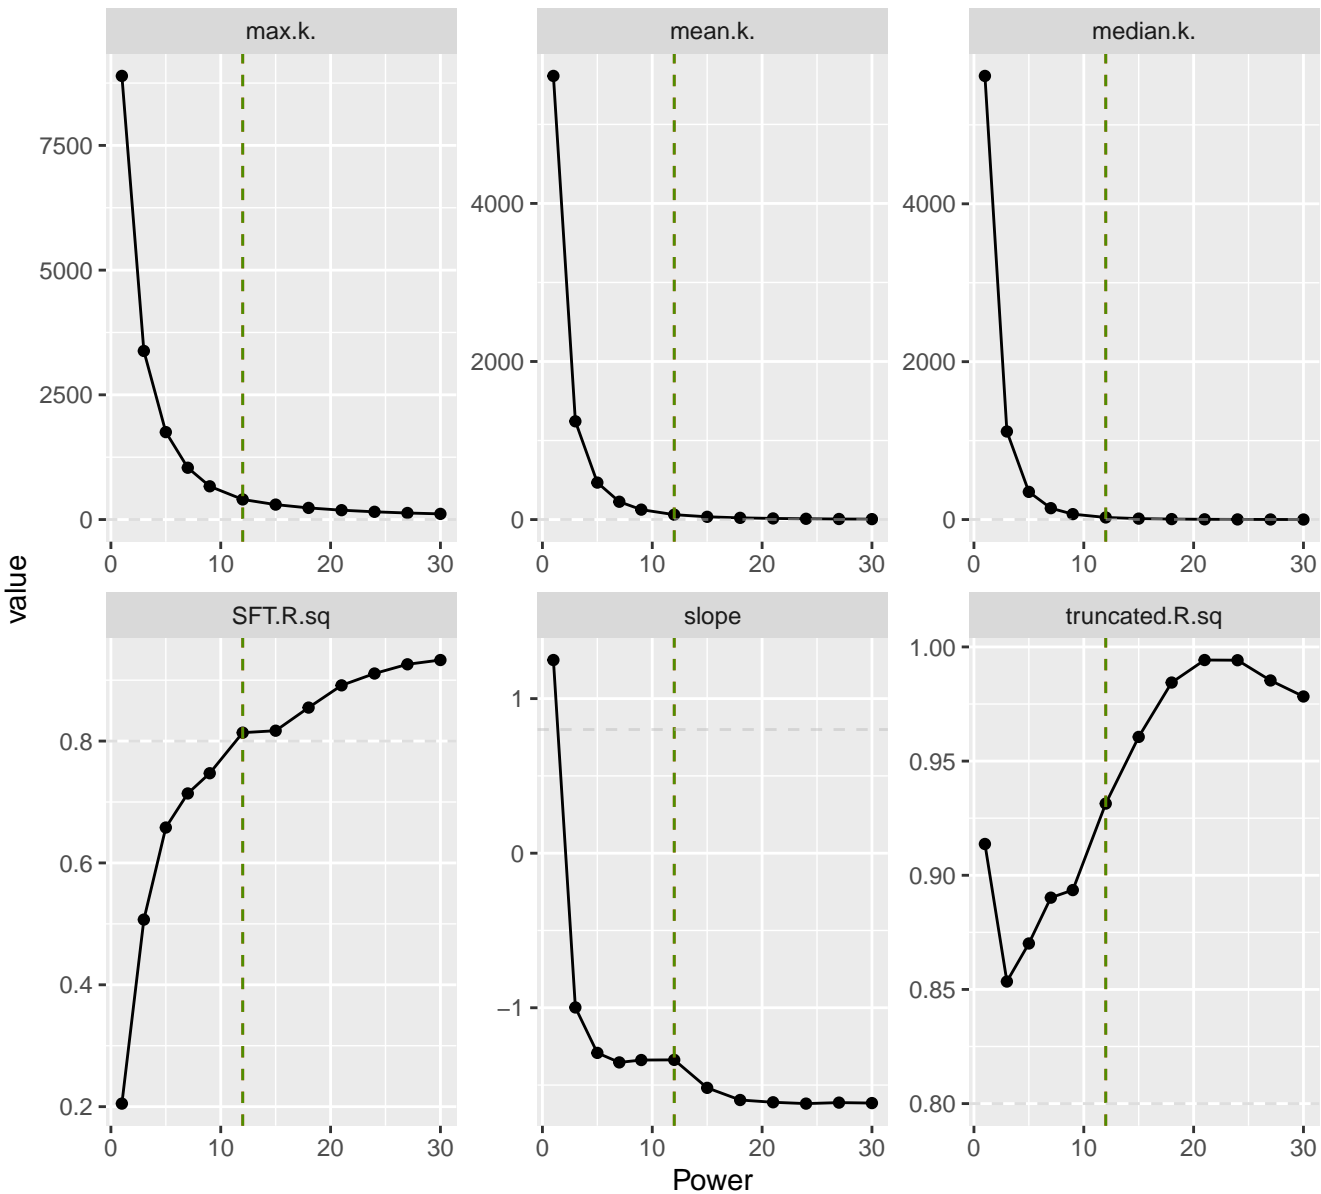

both_g1_D_slaughter

WGCNA::pickSoftThreshold

powerEstimate = 12

both_g2_D_tube

WGCNA::pickSoftThreshold

powerEstimate = 7

both_g3_L_slaughter

WGCNA::pickSoftThreshold

powerEstimate = 5

both_g4_W_slaughter
WGCNA::pickSoftThreshold

powerEstimate = 7