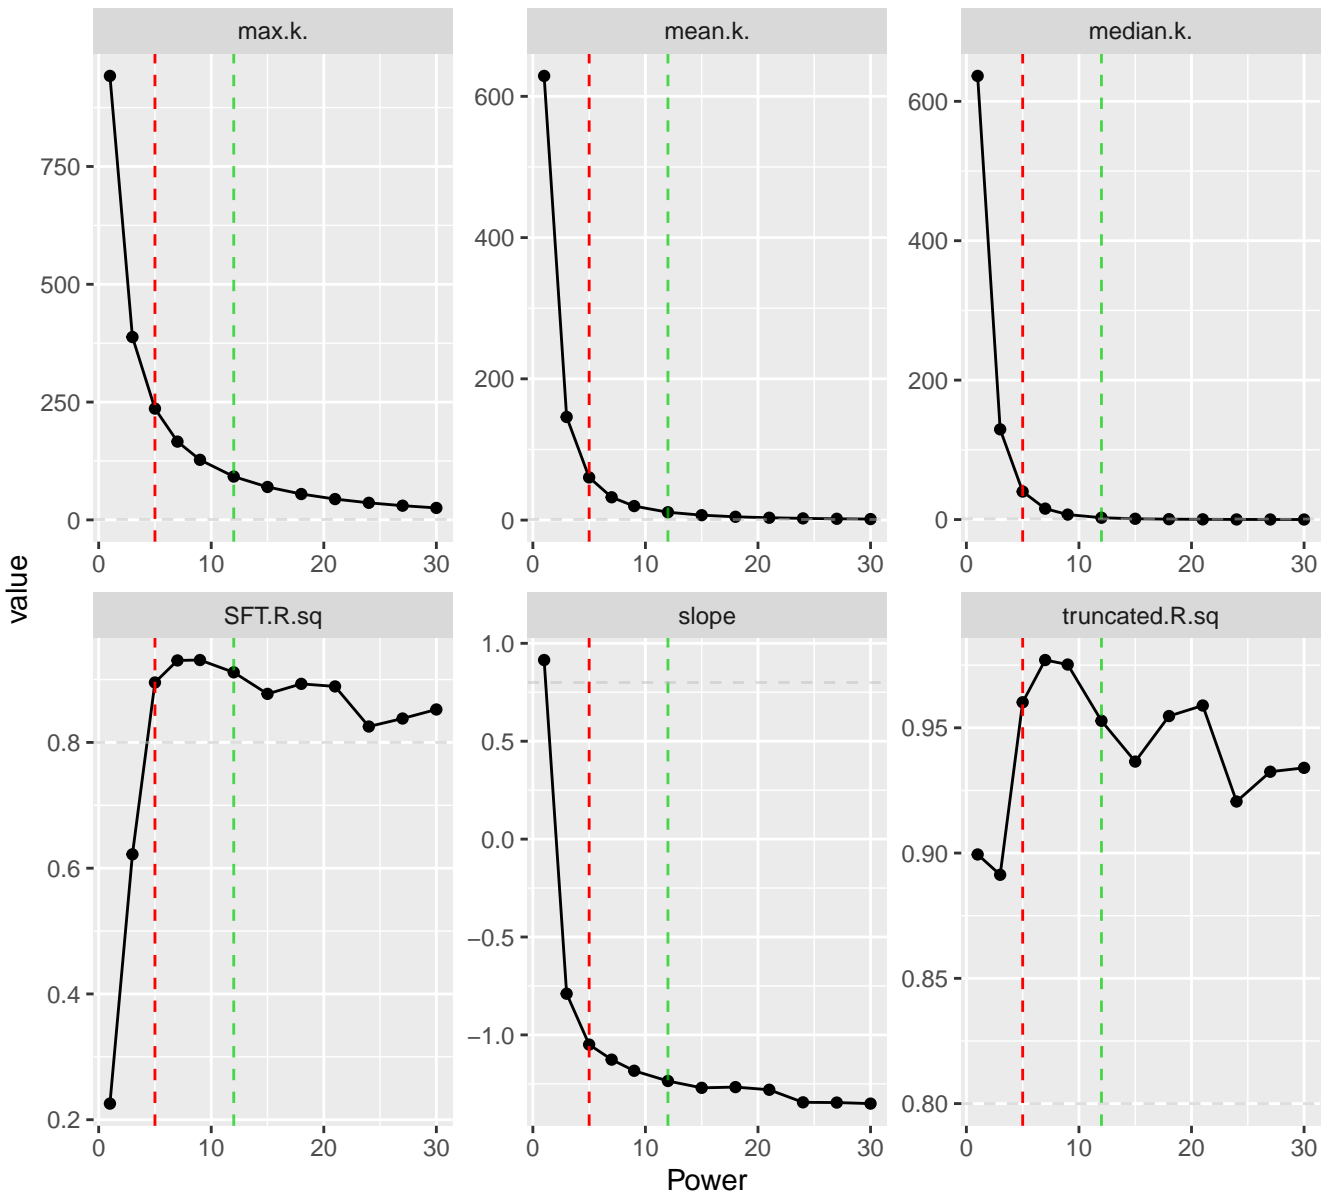

both_g1_D_slaughter

WGCNA::pickSoftThreshold

powerEstimate = 12

both_g2_D_tube

WGCNA::pickSoftThreshold

powerEstimate = 7

both_g3_L_slaughter

WGCNA::pickSoftThreshold

powerEstimate = 5

both_g4_W_slaughter
WGCNA::pickSoftThreshold

powerEstimate = 7