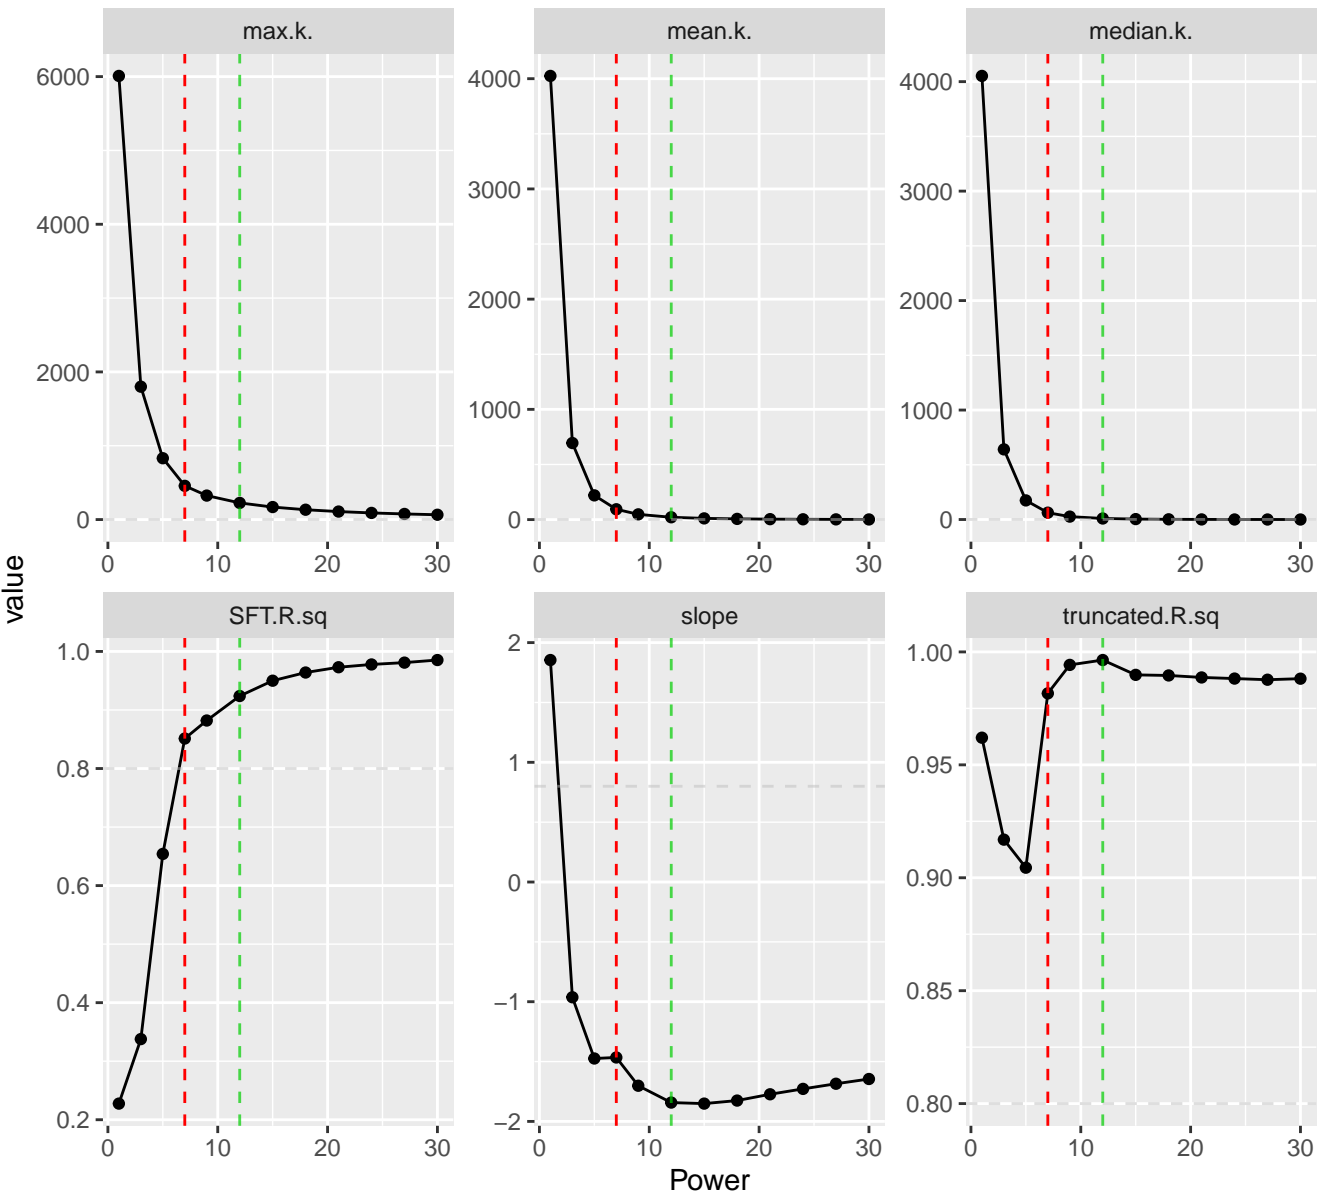

both_g1_D_slaughter

WGCNA::pickSoftThreshold

powerEstimate = 12

both_g2_D_tube

WGCNA::pickSoftThreshold

powerEstimate = 7

both_g3_L_slaughter

WGCNA::pickSoftThreshold

powerEstimate = 5

both_g4_W_slaughter
WGCNA::pickSoftThreshold

powerEstimate = 7