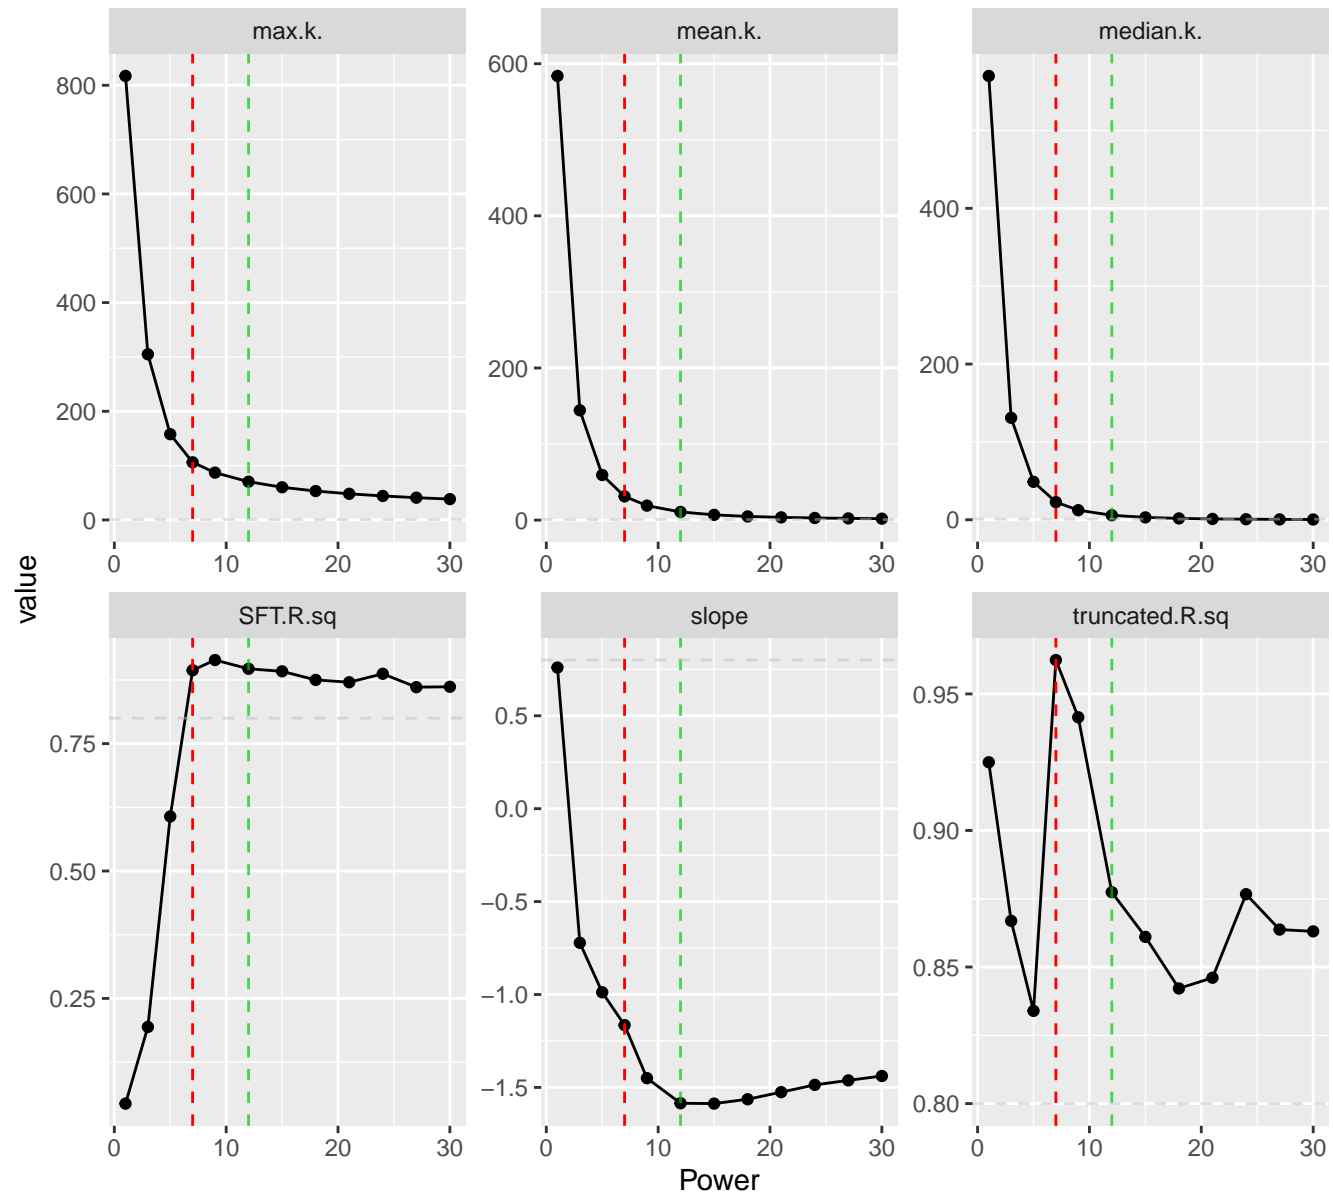

aberdeen_g1_D_slaughter

WGCNA::pickSoftThreshold

powerEstimate = 12

aberdeen_g2_D_tube

WGCNA::pickSoftThreshold

powerEstimate = 7

aberdeen_g3_L_slaughter

WGCNA::pickSoftThreshold

powerEstimate = 5

aberdeen_g4_W_slaughter

WGCNA::pickSoftThreshold

powerEstimate = 7