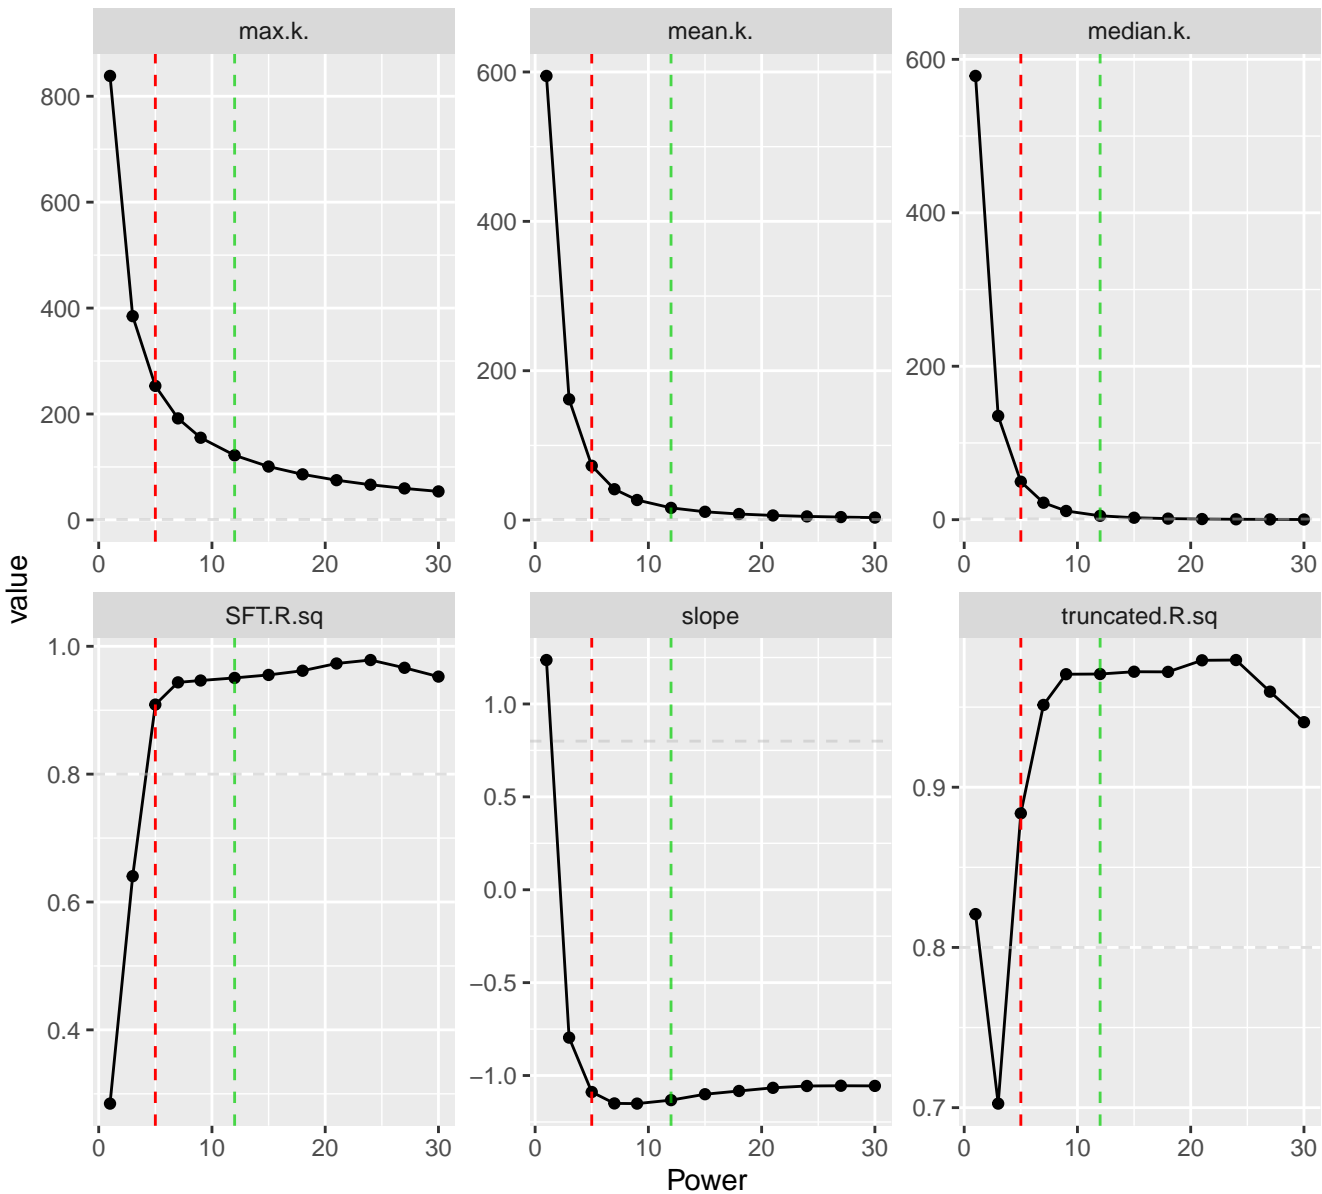

aberdeen_g1_D_slaughter

WGCNA::pickSoftThreshold

powerEstimate = 12

aberdeen_g2_D_tube

WGCNA::pickSoftThreshold

powerEstimate = 7

aberdeen_g3_L_slaughter

WGCNA::pickSoftThreshold

powerEstimate = 5

aberdeen_g4_W_slaughter

WGCNA::pickSoftThreshold

powerEstimate = 7