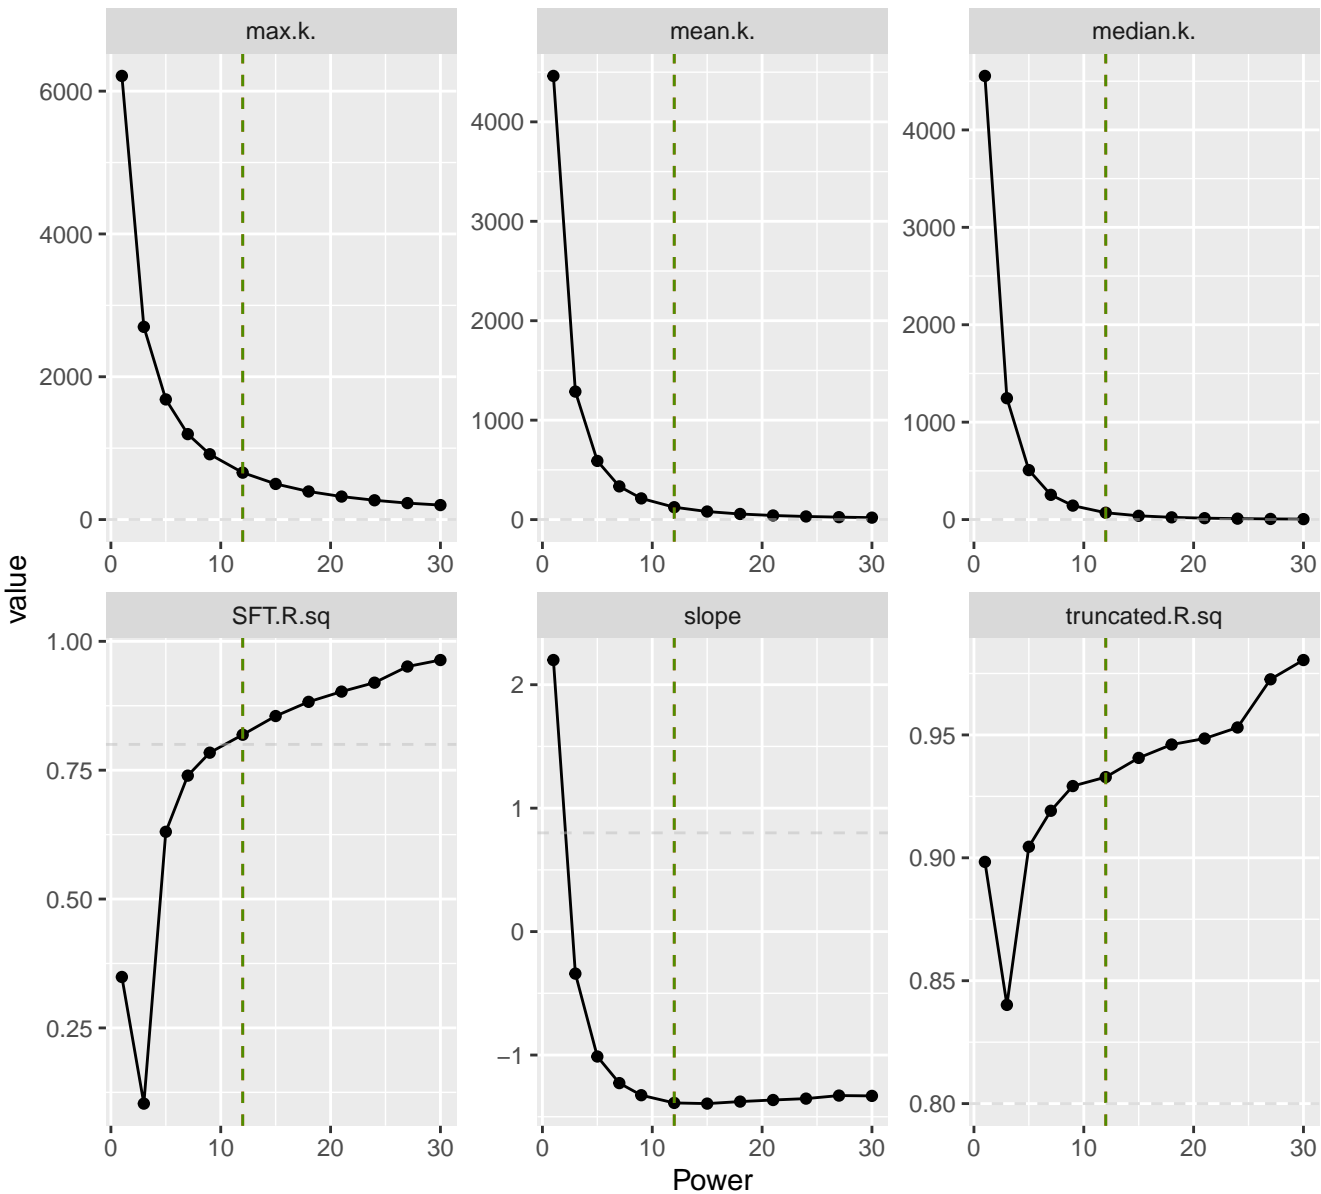

aberdeen_g1_D_slaughter

WGCNA::pickSoftThreshold

powerEstimate = 12

aberdeen_g2_D_tube

WGCNA::pickSoftThreshold

powerEstimate = 7

aberdeen_g3_L_slaughter

WGCNA::pickSoftThreshold

powerEstimate = 5

aberdeen_g4_W_slaughter

WGCNA::pickSoftThreshold

powerEstimate = 7