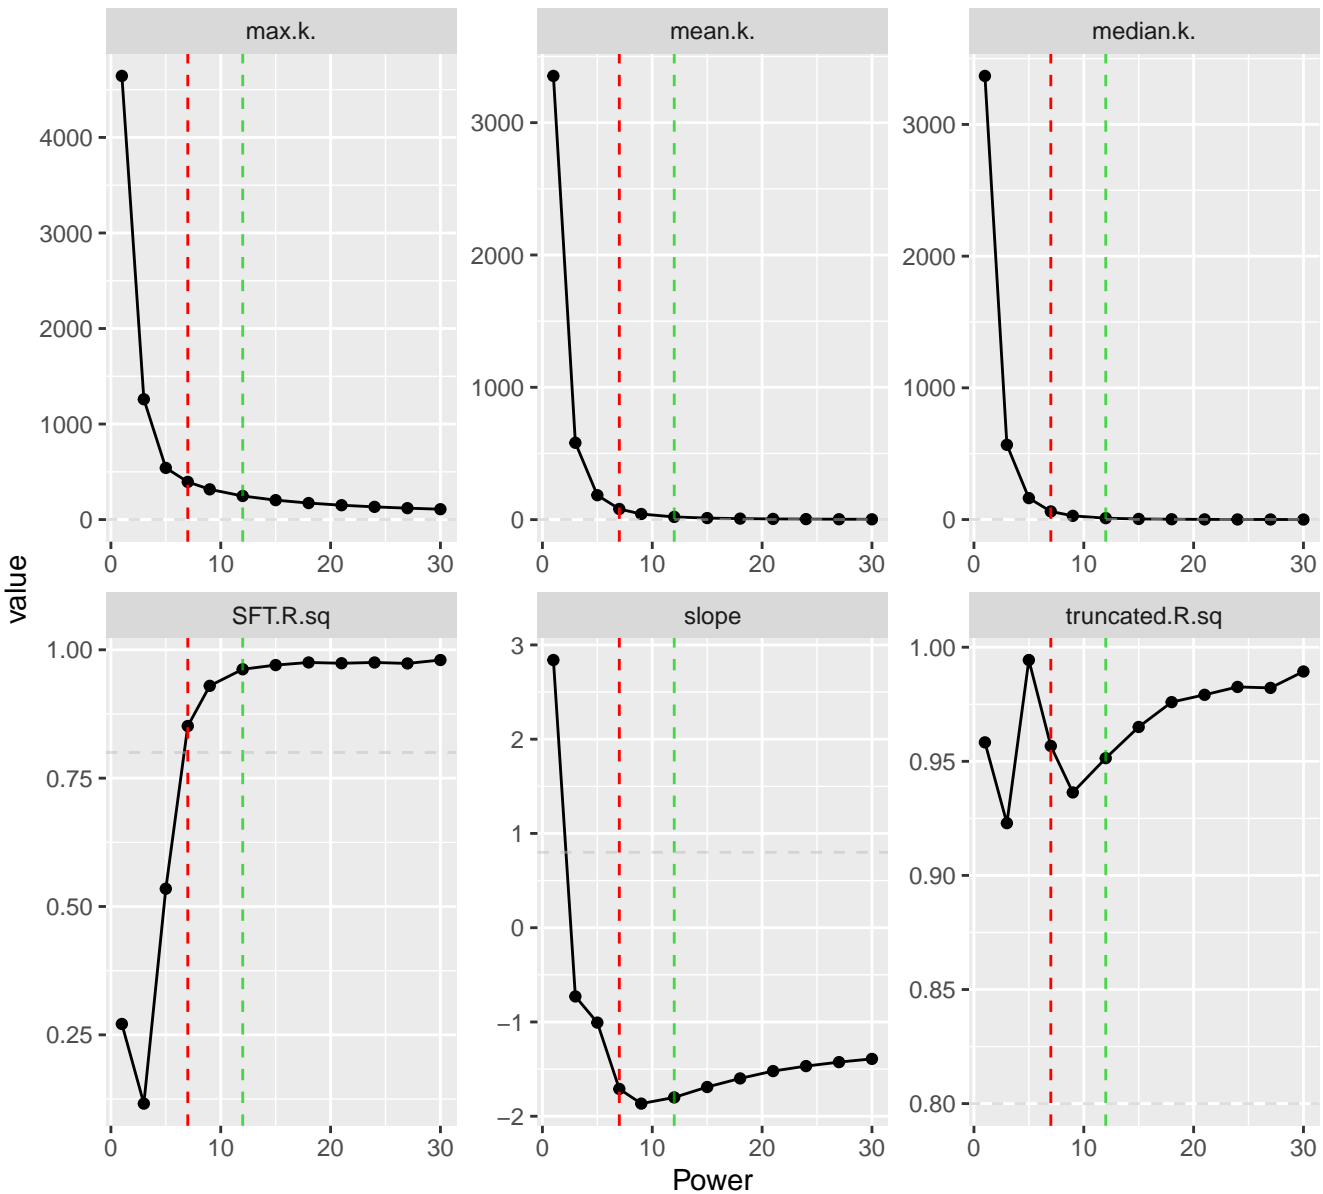

aberdeen_g1_D_slaughter

WGCNA::pickSoftThreshold

powerEstimate = 12

aberdeen_g2_D_tube

WGCNA::pickSoftThreshold

powerEstimate = 7

aberdeen_g3_L_slaughter

WGCNA::pickSoftThreshold

powerEstimate = 5

aberdeen_g4_W_slaughter

WGCNA::pickSoftThreshold

powerEstimate = 7